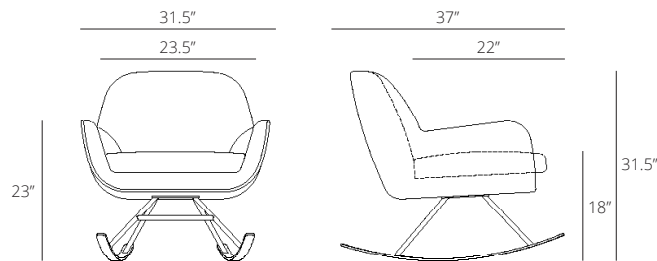

PRODUCT INFO

Description The Deborah Rocking Chair is rock-solid, but supple. A deep, supportive seat and back with laid back arms lend themselves to rocking, lounging and side-sitting.

Dimensions Overall: H31.5" W31.5" D37"
Seat: H18" W23.5" D22"
Arm: H23"

Assembly Easy assembly with included instructions and tool

Finishes Oatmeal and Stovepipe upholstries with a Matte Black powder-coated steel base.

Certifications CAL 117 - 2013 | TSCA Title VI Compliant | California 93120 Compliant for Formaldehyde Phase II
Oatmeal: Martindale >100k | Stovepipe: Martindale: >100k

Construction Contract quality inside and out. Solid pine and plywood frame wrapped in commercial grade upholstery fabrics with a powder-coated steel base.

Care Vacuum regularly with a soft brush attachment. Immediately blot spills with a clean white cloth, moving toward the center of the spill. Do not rub. Cleaning code: S

Lead time In-stock ships in 2 business days.
Custom requests and backorders ship in 12-16 weeks

Warranty 3 years
For detailed information, visit rypen.com.